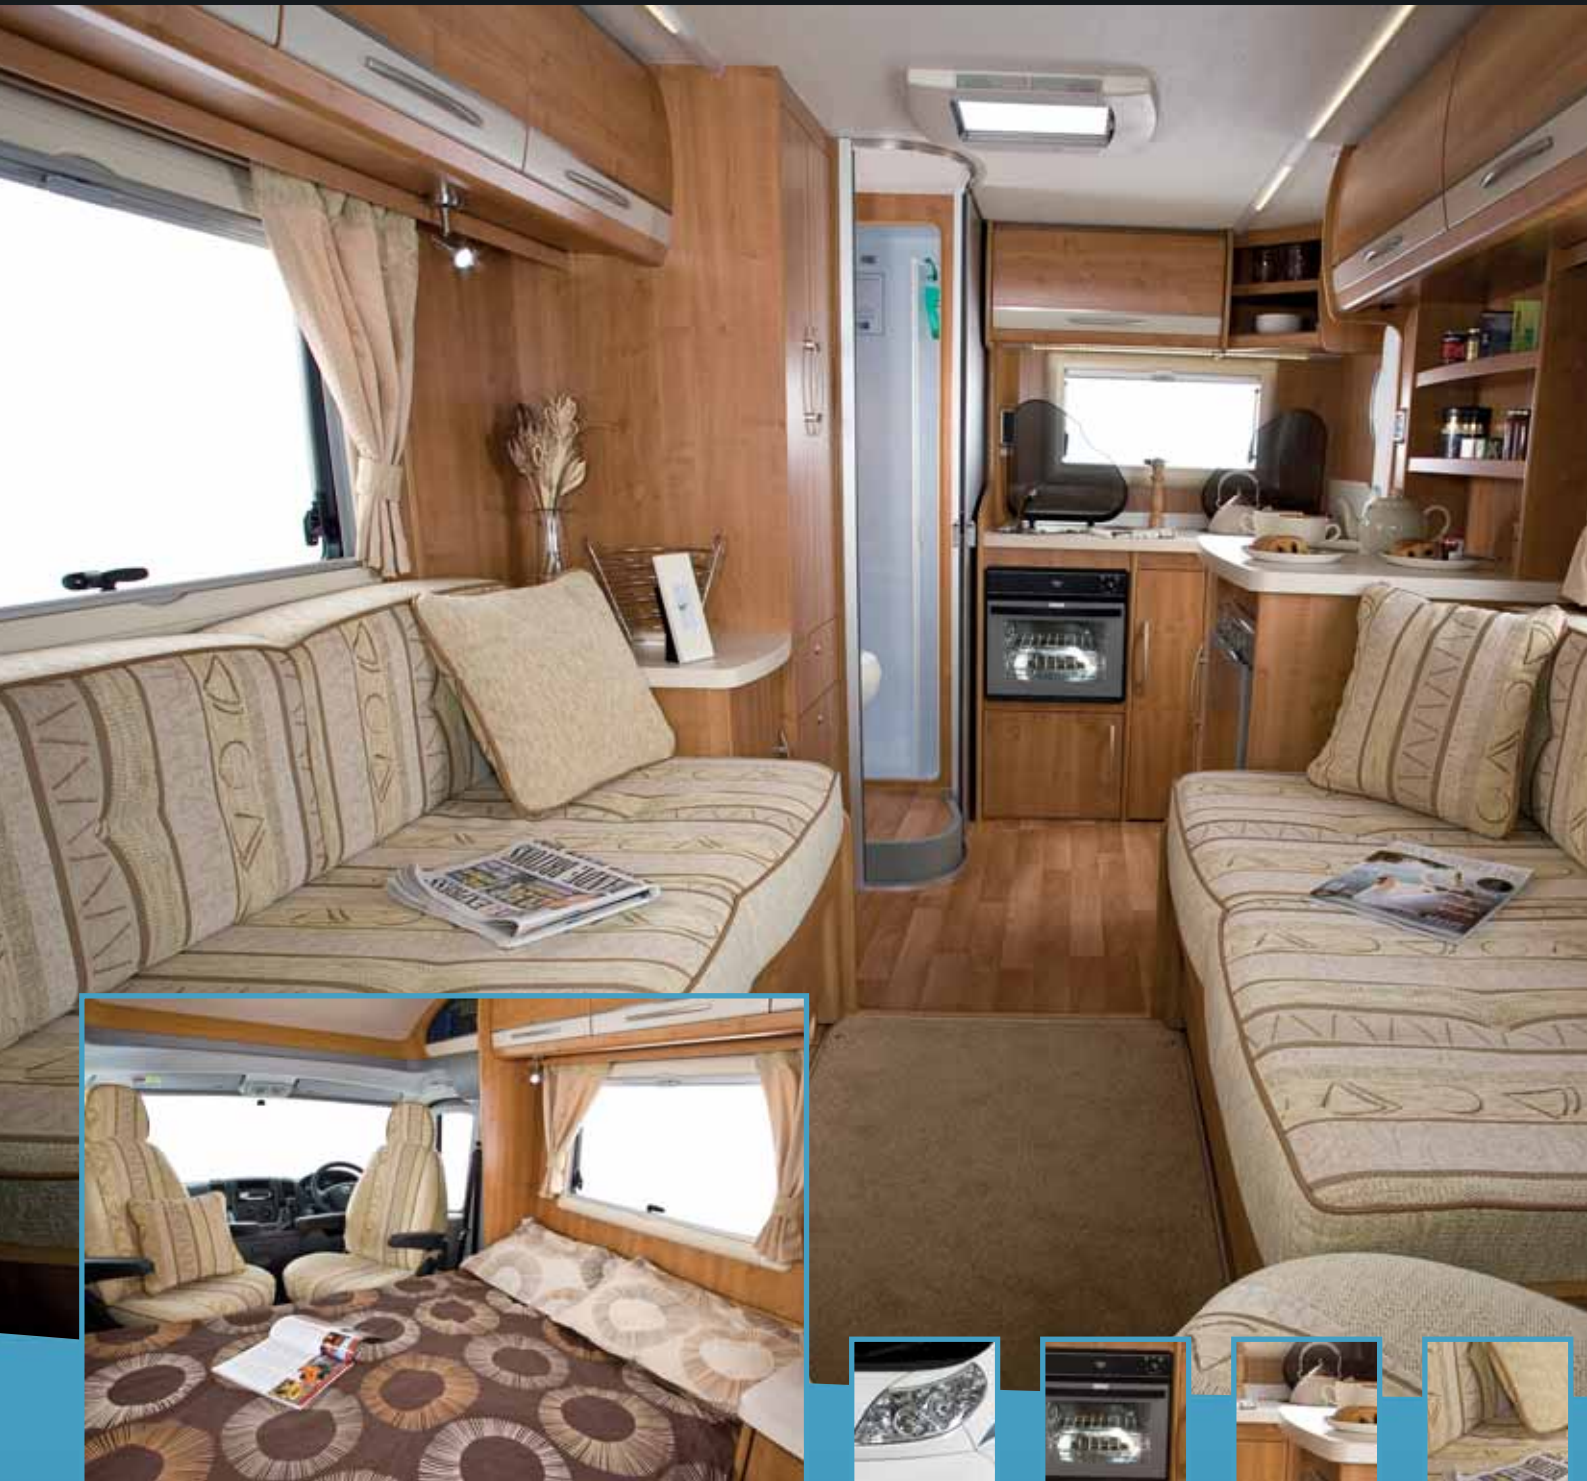

## Sports Pack Includes:

- Metallic blue paintwork, side skirts and graphics
- Dashboard embellishment • Status 530 TV aerial
- Special "Le Mans" upholstery • Removable carpets
- Dark "graphite" effect worktops with stainless steel appliances
- 10" drop down flatscreen TV with digital receiver (Freeview) and DVD player