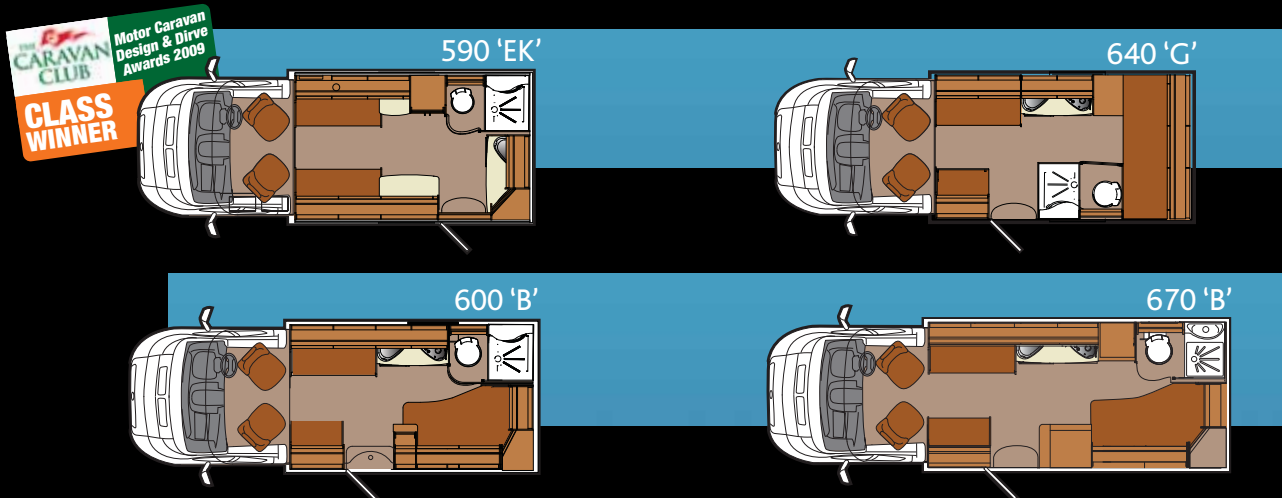

## SPECIFICATION EXCEL

Base Vehicle	590 EK	600 B	640 G	670 B
<b>Vehicle features</b>				
Fiat Ducato 33 100 bhp multijet, 5 Speed manual gearbox	Std	Std	Std	Std
Fiat Ducato 33 130 bhp multijet, 6 speed manual gearbox	Opt	Opt	Opt	Opt
Fiat Ducato 33 160 bhp multijet, 6 Speed Auto-Matic gearbox	Opt	Opt	Opt	Opt
Turbo charger with intercooler	Std	Std	Std	Std
Power assisted steering	Std	Std	Std	Std
ABS	Std	Std	Std	Std
Fix and Go (tyre repair kit/compressor)	Std	Std	Std	Std
Cruise control	Std	Std	Std	Std
Electrically operated cab windows	Std	Std	Std	Std
Remote control central locking to cab doors	Std	Std	Std	Std
Drivers airbag	Std	Std	Std	Std
Passenger airbag	Std	Std	Std	Std
Driver and passenger seat swivels with height adjustment	Std	Std	Std	Std
Steel wheels with wheel discs	Std	Std	Std	Std
Fiat exterior colour white	Std	Std	Std	Std
Fiat exterior colour metallic blue	Sport only	Sport only	Sport only	Sport only
HD half dinette	N/A	Opt	Opt	N/A
<b>Weights and dimensions</b>				
Overall length	5.88m	5.99m	6.44m	6.72m
Overall height	2.79m	2.79m	2.79m	2.79m
Overall width (mirrors folded)	2.32m	2.32m	2.32m	2.32m
Maximum gross weight (kgs)3300kgs	3300 kgs	3300 kgs	3300 kgs	3300 kgs
Mass in running order	2760 kgs	2780 kgs	2880 kgs	2965 kgs
Gross train weight	4540kg	4540kg	4540kg	4540kg
Maximum towing weight	1240kg	1240kg	1240kg	1240kg
Designated seats (including driver)	2	2	2	2
Capable of sleeping	2	4	4	4
Half Dinette cost option (to include 2 extra seatbelts)	N/A	Opt	Opt	N/A
Maximum bed measurements front	2.02 x 1.22m	2.02 x 1.22m	2.02 x 1.22m	2.02 x 1.22m
Maximum bed measurements rear	N/A	1.83 x 1.22m	2.08 x 1.22m	1.90 x 1.22m